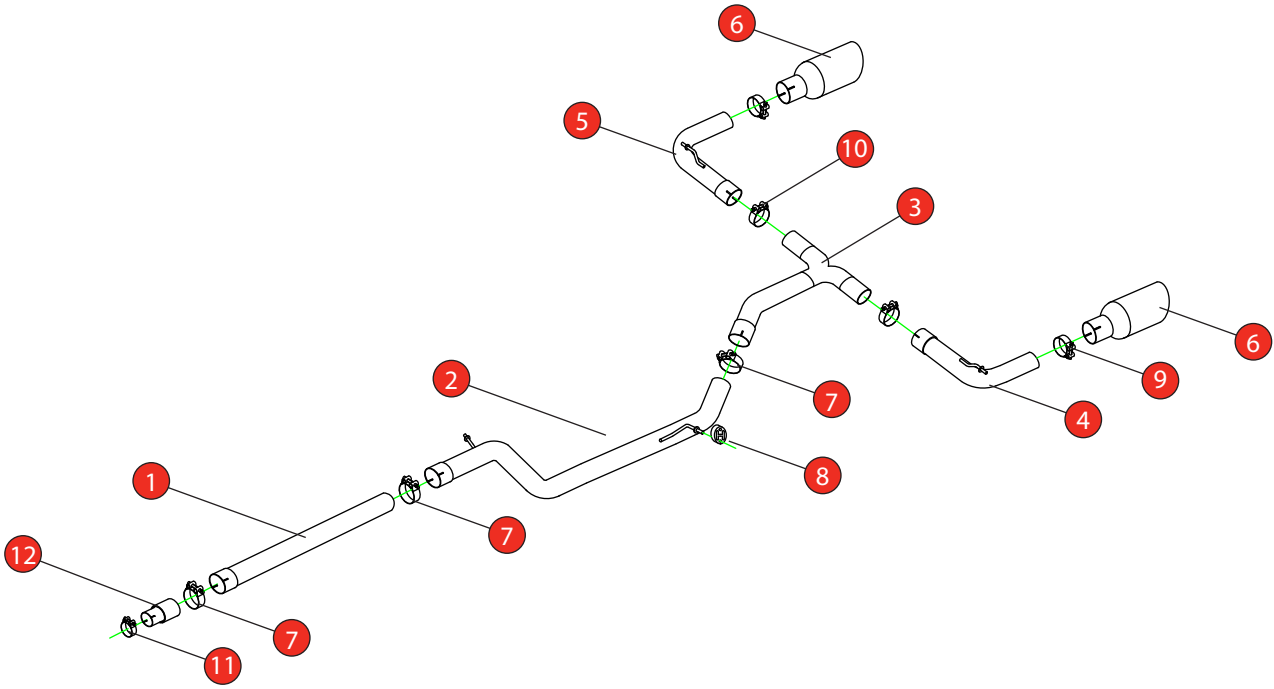

Car	VW MK7 Golf GTD	Part No.	SVWS068C
Year	2013-2017	Fit Kits	388FK
Notes	Requires GTI rear diffuser, VW part number 5G6807568F	Features	Pipe Diameter:- 76mm

Estimated Fitting Time: 1 Hour

NO.	PART NO.	DESCRIPTION	QTY
1	641VW	Non-resonated Front Section	1
2	809VW	Non-resonated Centre Section	1
3	720VW	'Y' Piece	1
4	721VW	L/H Trim Connecting Pipe	1
5	722VW	R/H Trim Connecting Pipe	1
6	Z023.10055	Ø100mm Black Ceramic Daytona Trim	2
Fit Kit			
7	Z016.10062	79mm H/D Clamp	3
8	Z016.10057	Hanging Rubber	1
9	Z016.10064	63-68mm H/D Clamp	2
10	Z016.10070	65mm H/D Clamp	2
11	Z016.10004	55-59mm Clamp	1
12	AD130	Adaptor (USE TO FIT TO O.E SYSTEM)	1

E-MARK	N/A
DATE	23/03/2022
ISSUE	00
AUTHORISED	S Shipley

NOTE: ENSURE SCORPION SYSTEM IS CLEAR OF MOVING PARTS AND ALL ORIGINAL FUNCTIONS WORK CORRECTLY.

STAY CONNECTED TO RED POWER.